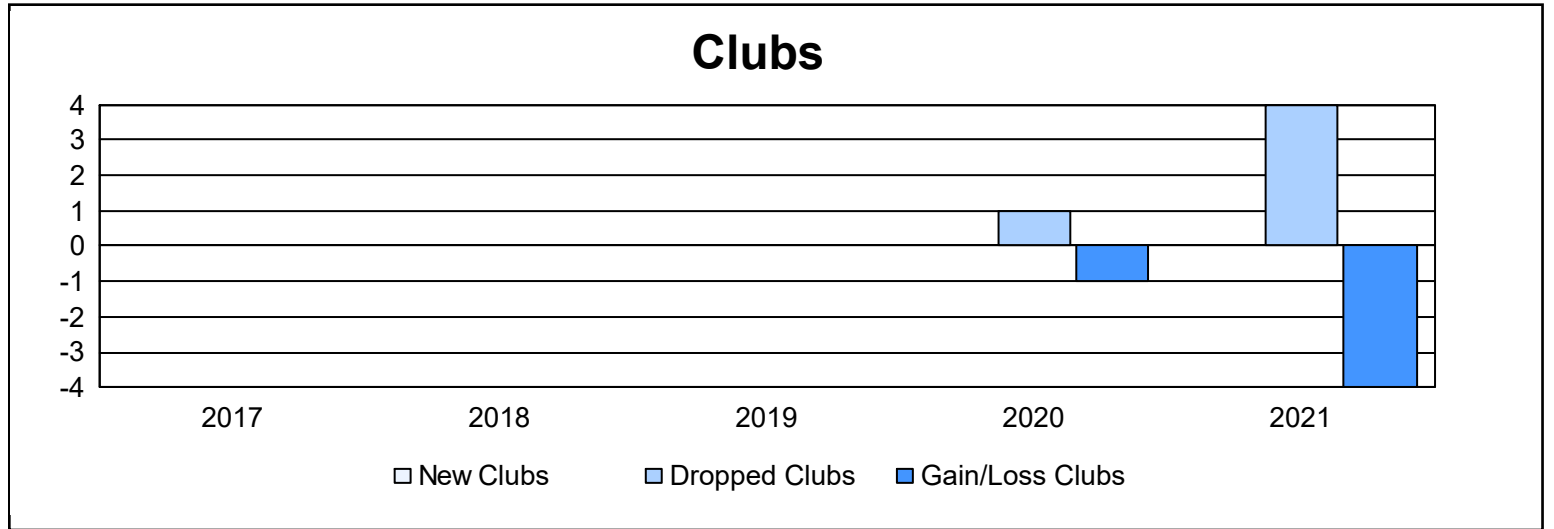

Year	New Clubs	Dropped Clubs	Gain/ Loss Clubs	New Members	Charter Members	Reinstate Members	Transfer Members	Total Member Added	Total Members Dropped	Gain/ Loss Members
2016-2017	0	0	0	111	0	5	3	119	140	-21
2017-2018	0	0	0	110	0	8	19	137	192	-55
2018-2019	0	0	0	106	2	3	16	127	123	4
2019-2020	0	1	-1	60	0	2	16	78	131	-53
2020-2021	0	4	-4	35	0	1	0	36	125	-89
<b>Average</b>	<b>0</b>	<b>1</b>	<b>-1</b>	<b>84</b>	<b>0</b>	<b>4</b>	<b>11</b>	<b>99</b>	<b>142</b>	<b>-43</b>

### Membership Composition June 2021 Cumulative