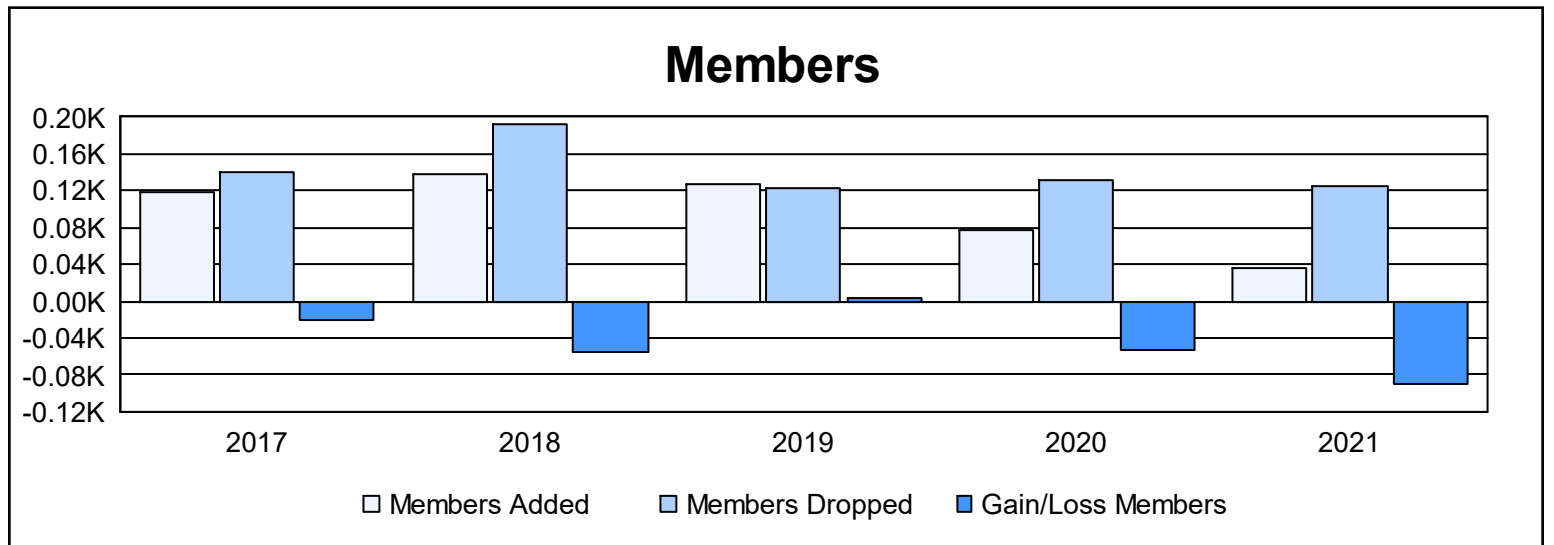

Year	New Clubs	Dropped Clubs	Gain/ Loss Clubs	New Members	Charter Members	Reinstate Members	Transfer Members	Total Member Added	Total Members Dropped	Gain/ Loss Members
2016-2017	0	0	0	111	0	5	3	119	140	-21
2017-2018	0	0	0	110	0	8	19	137	192	-55
2018-2019	0	0	0	106	2	3	16	127	123	4
2019-2020	0	1	-1	60	0	2	16	78	131	-53
2020-2021	0	4	-4	35	0	1	0	36	125	-89
<b>Average</b>	<b>0</b>	<b>1</b>	<b>-1</b>	<b>84</b>	<b>0</b>	<b>4</b>	<b>11</b>	<b>99</b>	<b>142</b>	<b>-43</b>

### Membership Composition June 2021 Cumulative